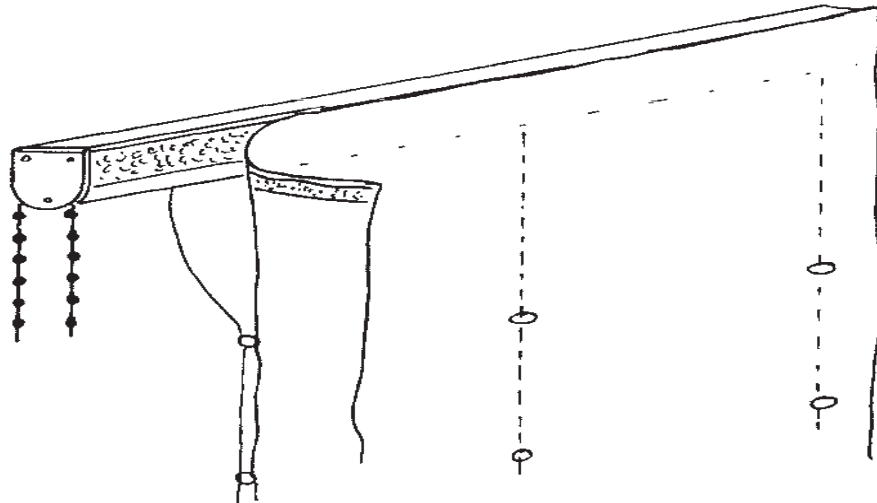

**Chain Controlled Concealed Drum System**

**Dimensions**

**“Beta” Geared Drive Controller**  
6kg Capacity

**Universal Metal Swivel Cam Bracket**  
No 4052

**Universal Spring Loaded Bracket**  
No 4051