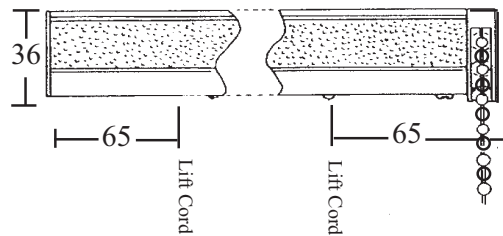

**Chain Controlled Concealed Drum System**

**Dimensions**

**“Beta” Geared Drive Controller**  
6kg Capacity

**Universal Metal Swivel Cam Bracket**  
No 4052

**Universal Spring Loaded Bracket**  
No 4051