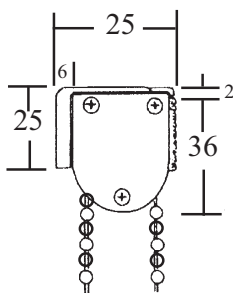

**Chain Controlled Concealed Drum System**

**Dimensions**

**“Beta” Geared Drive Controller**  
6kg Capacity

**Universal Metal Swivel Cam Bracket**  
No 4052

**Universal Spring Loaded Bracket**  
No 4051