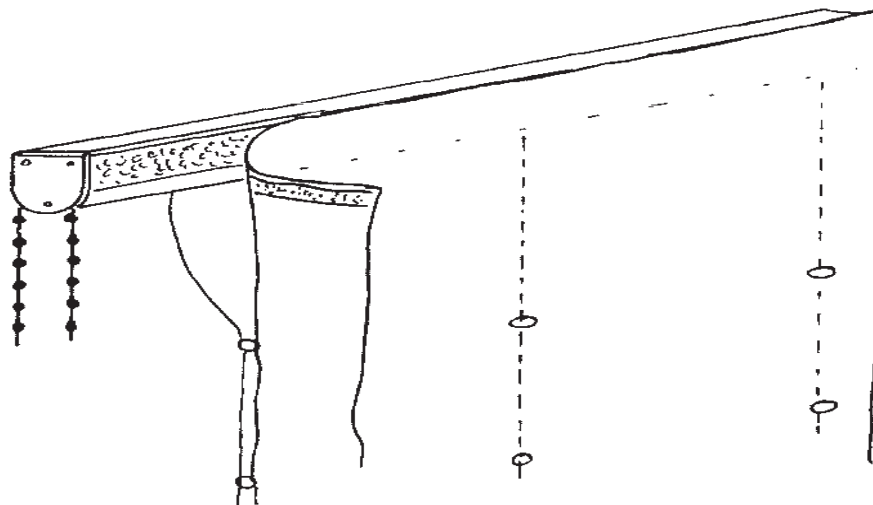

Chain Controlled Concealed Drum System

Dimensions

“Beta” Geared Drive Controller
6kg Capacity

Universal Metal Swivel Cam Bracket
No 4052

Universal Spring Loaded Bracket
No 4051