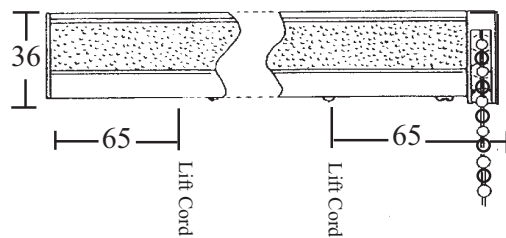

Chain Controlled Concealed Drum System

Dimensions

“Beta” Geared Drive Controller
6kg Capacity

Universal Metal Swivel Cam Bracket
No 4052

Universal Spring Loaded Bracket
No 4051