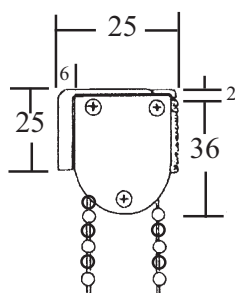

Chain Controlled Concealed Drum System

Dimensions

“Beta” Geared Drive Controller
6kg Capacity

Universal Metal Swivel Cam Bracket
No 4052

Universal Spring Loaded Bracket
No 4051