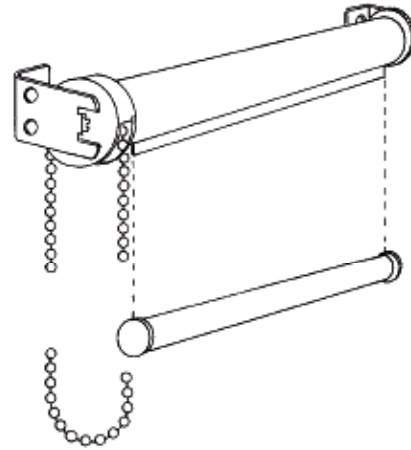

### Kit Comprises

Sidewinder with 40mm brackets  
in your choice of White Black or Beige

Ball chain in White; also available in  
Nickle Plate or Stainless Steel at an  
extra charge

Keyway Tube

Keyway Spline

Aluminium bottom bar with end caps  
in choice of White, Black, Silver, Grey  
and Stone Beige

**NOTE: FABRIC IS NOT INCLUDED IN THIS KIT**

### Measurements

The measurement that we require is the **Overall Length** - the tube length will be 27mm less than the overall length. The suggested cloth width is 5 - 10mm less than the tube length.