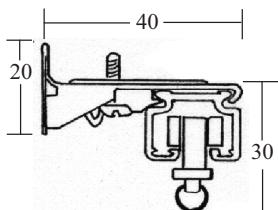

Small Ceiling Bracket  
No 5253

Large Ceiling Bracket  
No 5253L

Double Ceiling Bracket  
No 5258

Fixed 40mm Projection Bracket  
No 5251

Fixed 50mm Projection Bracket  
No 5252

Fixed 95mm Projection Double Bracket  
No 5254

Centre Single Support Bracket  
No 5255

Centre Double Support Bracket  
No 5255S

Triple Centre Support Bracket  
No 5259

Track & Runner Dimentions