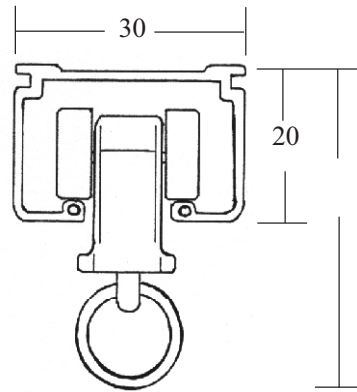

## Stage Tracking System

Stage Track Section

Ceiling Fix Bracket  
No 5353

Face Fix Bracket  
No 5351

MAXIMUM WEIGHT PER CARRIER 7.5KG