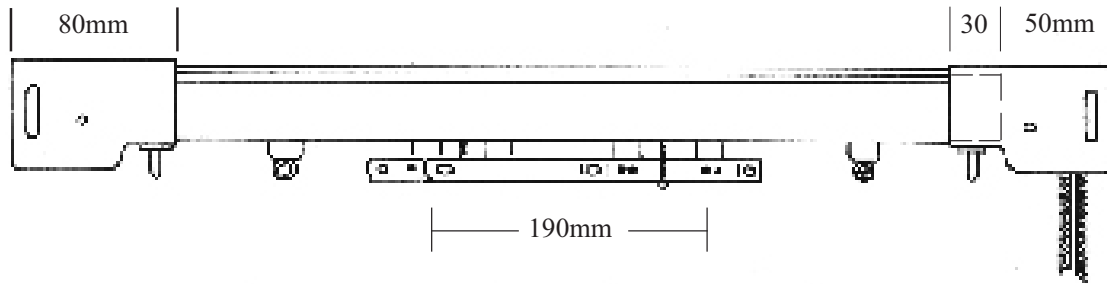

## Stage Tracking System

Stage Track Section

Ceiling Fix Bracket  
No 5353

Face Fix Bracket  
No 5351

MAXIMUM WEIGHT PER CARRIER 7.5KG