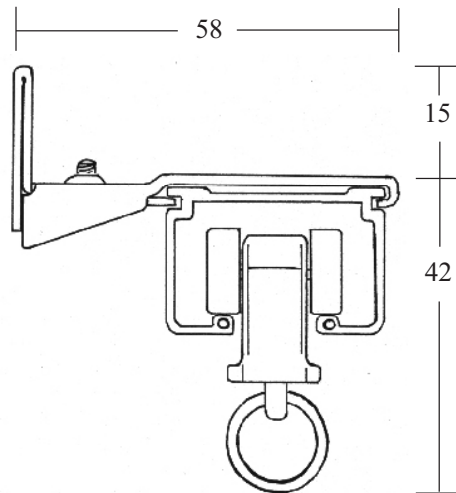

## Stage Tracking System

Stage Track Section

Ceiling Fix Bracket  
No 5353

Face Fix Bracket  
No 5351

MAXIMUM WEIGHT PER CARRIER 7.5KG