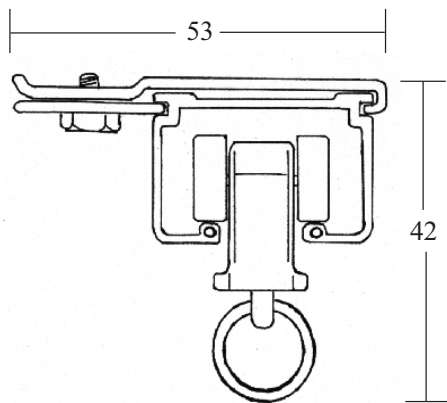

## Stage Tracking System

Stage Track Section

Ceiling Fix Bracket  
No 5353

Face Fix Bracket  
No 5351

MAXIMUM WEIGHT PER CARRIER 7.5KG