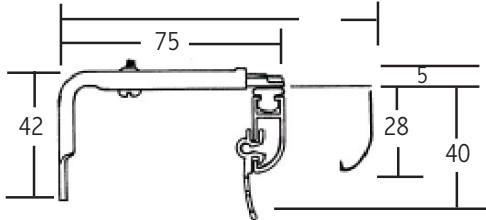

## Domestic Tracking

Nylon Ceiling Bracket  
No 7953A

Ceiling Fix Bracket  
No 7953

Fixed 34mm Projection  
Bracket  
No 7951

Double Ceiling Fix Bracket  
No 7958

Single Centre Support  
Bracket  
No 7955

Double Centre Support  
Bracket  
No 7955S