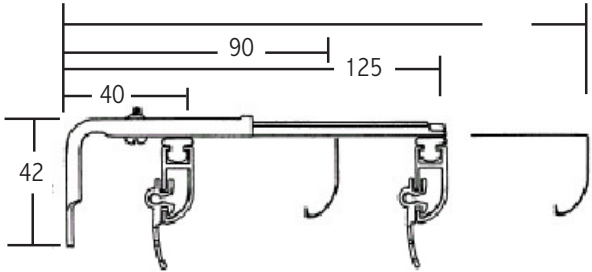

## Domestic Tracking

Nylon Ceiling Bracket  
No 7953A

Ceiling Fix Bracket  
No 7953

Fixed 34mm Projection  
Bracket  
No 7951

Double Ceiling Fix Bracket  
No 7958

Single Centre Support  
Bracket  
No 7955

Double Centre Support  
Bracket  
No 7955S