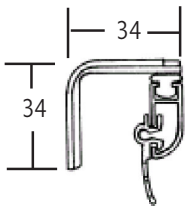

## Domestic Tracking

Nylon Ceiling Bracket  
No 7953A

Ceiling Fix Bracket  
No 7953

Fixed 34mm Projection  
Bracket  
No 7951

Double Ceiling Fix Bracket  
No 7958

Single Centre Support  
Bracket  
No 7955

Double Centre Support  
Bracket  
No 7955S