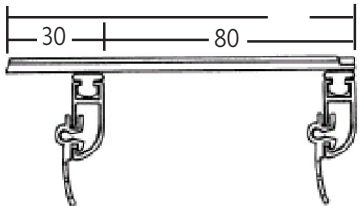

## Domestic Tracking

Nylon Ceiling Bracket  
No 7953A

Ceiling Fix Bracket  
No 7953

Fixed 34mm Projection  
Bracket  
No 7951

Double Ceiling Fix Bracket  
No 7958

Single Centre Support  
Bracket  
No 7955

Double Centre Support  
Bracket  
No 7955S