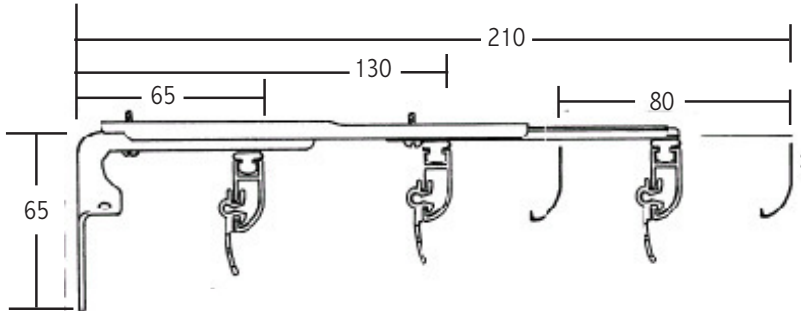

## Domestic Tracking

Nylon Ceiling Bracket  
No 7953A

Ceiling Fix Bracket  
No 7953

Fixed 34mm Projection  
Bracket  
No 7951

Double Ceiling Fix Bracket  
No 7958

Single Centre Support  
Bracket  
No 7955

Double Centre Support  
Bracket  
No 7955S