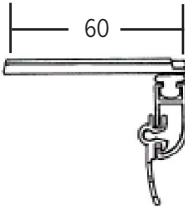

## Domestic Tracking

Nylon Ceiling Bracket  
No 7953A

Ceiling Fix Bracket  
No 7953

Fixed 34mm Projection  
Bracket  
No 7951

Double Ceiling Fix Bracket  
No 7958

Single Centre Support  
Bracket  
No 7955

Double Centre Support  
Bracket  
No 7955S