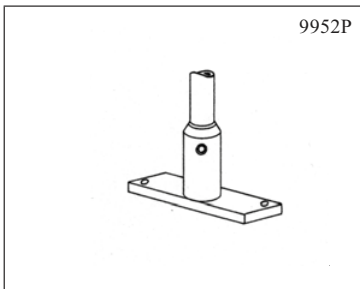

End Stop

Joining Slotted and Fixed Track

Wall Shoe

Attaching Track at 90 Degree

Swivel Curtain Hook Runner

Single Screw Attachment

Two Screw Attachment

Wall Bracket

## Mini Shower Track

1st November, 2000

	STOCK CODE	COLOUR	DESCRIPTION	QTY	
 Dimensions 20mm x 25mm	9820MS-740 9820MW-720	Silver White	<b>Mini</b> 98 Series Cubicle Track Section	7.4m Lth 7.2m Lth	
	9931W 9931W-1	White	Swivel Curtain Hook	Each Box 300	
	5233W	White	Standard Carrier Non Swivel	Each	
	9860MS 9860MW	Silver White	<b>Mini</b> Wall Mount Track Socket	Each	
	9841MS 9841MW	Silver White	<b>Mini</b> End Stop	Each	
	9951PS 9951PW	Silver White	Single Point Hanger	Each	
	9943S 9943W	Silver White	Ceiling cover 78mm diameter	Each	
	9956S 9956W	Silver White	Swivel Mount	Each	
	9853MS 9853MW	Silver White	98 Series Mini Ceiling Mount Bracket	Each	
	9847MS 9847MW	Silver White	External Corner Splice (25cm Long)	Each	