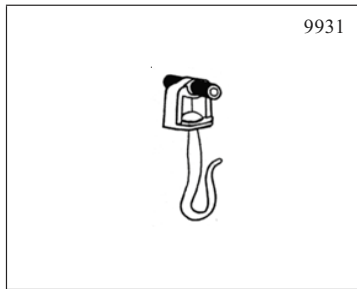

End Stop

Joining Slotted and Fixed Track

Wall Shoe

Attaching Track at 90 Degree

Swivel Curtain Hook Runner

Single Screw Attachment

Two Screw Attachment

Wall Bracket

Mini Shower Track Set

Ceiling Mount Bracket