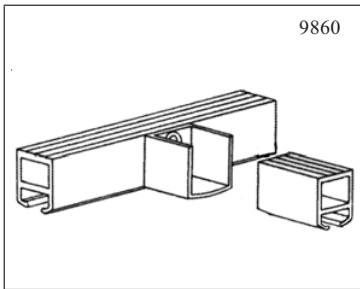

End Stop

Joining Slotted and Fixed Track

Wall Shoe

Attaching Track at 90 Degree

Swivel Curtain Hook Runner

Single Screw Attachment

Two Screw Attachment

Wall Bracket

### **SILVER : SERIES 98 MINI SHOWER TRACK SETS**

STOCK CODE	DESCRIPTION	UNIT	
61-98S-200	Silver Series 98 Set 200cm	Each	
61-98S-250	Silver Series 98 Set 250cm	Each	
61-98S-300	Silver Series 98 Set 300cm	Each	
61-98S-350	Silver Series 98 Set 350cm	Each	
61-98S-400	Silver Series 98 Set 400cm	Each	
61-98S-450	Silver Series 98 Set 450cm	Each	
61-98S-500	Silver Series 98 Set 500cm	Each	
61-98S-550	Silver Series 98 Set 550cm	Each	
61-98S-600	Silver Series 98 Set 600cm	Each	
61-98S-650	Silver Series 98 Set 650cm	Each	
61-98S-700	Silver Series 98 Set 700cm	Each	

### **WHITE : SERIES 98 MINI SHOWER TRACK SETS**

STOCK CODE	DESCRIPTION	UNIT	
61-98W-200	White Series 98 Set 200cm	Each	
61-98W-250	White Series 98 Set 250cm	Each	
61-98W-300	White Series 98 Set 300cm	Each	
61-98W-350	White Series 98 Set 350cm	Each	
61-98W-400	White Series 98 Set 400cm	Each	
61-98W-450	White Series 98 Set 450cm	Each	
61-98W-500	White Series 98 Set 500cm	Each	
61-98W-550	White Series 98 Set 550cm	Each	
61-98W-600	White Series 98 Set 600cm	Each	

## Mini Shower Track

1st November, 2000

	STOCK CODE	COLOUR	DESCRIPTION	QTY	
 Dimensions 20mm x 25mm	9820MS-740 9820MW-720	Silver White	<b>Mini</b> 98 Series Cubicle Track Section	7.4m Lth 7.2m Lth	
	9931W 9931W-1	White	Swivel Curtain Hook	Each Box 300	
	5233W	White	Standard Carrier Non Swivel	Each	
	9860MS 9860MW	Silver White	<b>Mini</b> Wall Mount Track Socket	Each	
	9841MS 9841MW	Silver White	<b>Mini</b> End Stop	Each	
	9951PS 9951PW	Silver White	Single Point Hanger	Each	
	9943S 9943W	Silver White	Ceiling cover 78mm diameter	Each	
	9956S 9956W	Silver White	Swivel Mount	Each	
	9853MS 9853MW	Silver White	98 Series Mini Ceiling Mount Bracket	Each	
	9847MS 9847MW	Silver White	External Corner Splice (25cm Long)	Each	