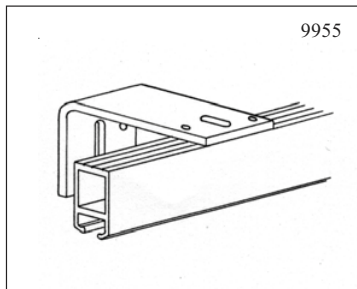

End Stop

Joining Slotted and Fixed Track

Wall Shoe

Attaching Track at 90 Degree

Swivel Curtain Hook Runner

Single Screw Attachment

Two Screw Attachment

Wall Bracket